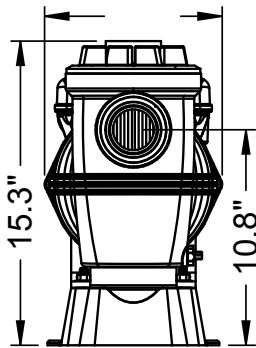

Part # 2431050A-VS

Part # 2431050A-VS

Waterco - Infinium Eco V-150 Variable Speed Pump

PART NUMBER	PRODUCT DESCRIPTION	CONNECTIONS
243150A-VS	INFINIUM ECO V-150 VARIABLE SPEED PUMP 1.65 HP	2.0

* NOTE: Supplied with 2 of 1.5" reducer

Specifications

MODEL	INLET/OUTLET SIZE INCHES	VOLTS	SF AMPS	MOTOR FRAME	RPM
1.65HP	2.0	230	10.0	56J	3,450
2.70HP	2.0	230	11.1	56J	3,450
1.65 HP	2.0/2.5	230	6.8	56J	3,450
2.070HP	3.0	230	11.1	56J	3,450