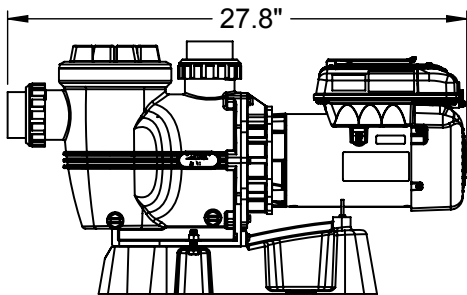

Part # 2431050A-VS

Part # 2431050A-VS

Waterco - Infinium Eco V-150 Variable Speed Pump

PART NUMBER	PRODUCT DESCRIPTION	CONNECTIONS
243150A-VS	INFINIUM ECO V-150 VARIABLE SPEED PUMP 1.65 HP	2.0

* NOTE: Supplied with 2 of 1.5" reducer

Specifications

MODEL	INLET/OUTLET SIZE INCHES	VOLTS	SF AMPS	MOTOR FRAME	RPM
1.65HP	2.0	230	10.0	56J	3,450
2.70HP	2.0	230	11.1	56J	3,450
1.65 HP	2.0/2.5	230	6.8	56J	3,450
2.070HP	3.0	230	11.1	56J	3,450