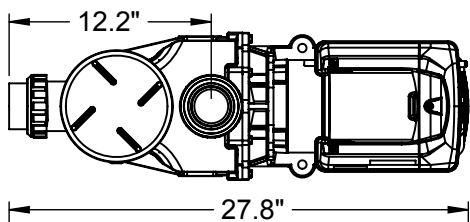

Part # 2431050A-VS

Part # 2431050A-VS

Waterco - Infinium Eco V-150 Variable Speed Pump

PART NUMBER	PRODUCT DESCRIPTION	CONNECTIONS
243150A-VS	INFINIUM ECO V-150 VARIABLE SPEED PUMP 1.65 HP	2.0

* NOTE: Supplied with 2 of 1.5" reducer

Specifications

MODEL	INLET/OUTLET SIZE INCHES	VOLTS	SF AMPS	MOTOR FRAME	RPM
1.65HP	2.0	230	10.0	56J	3,450
2.70HP	2.0	230	11.1	56J	3,450
1.65 HP	2.0/2.5	230	6.8	56J	3,450
2.070HP	3.0	230	11.1	56J	3,450