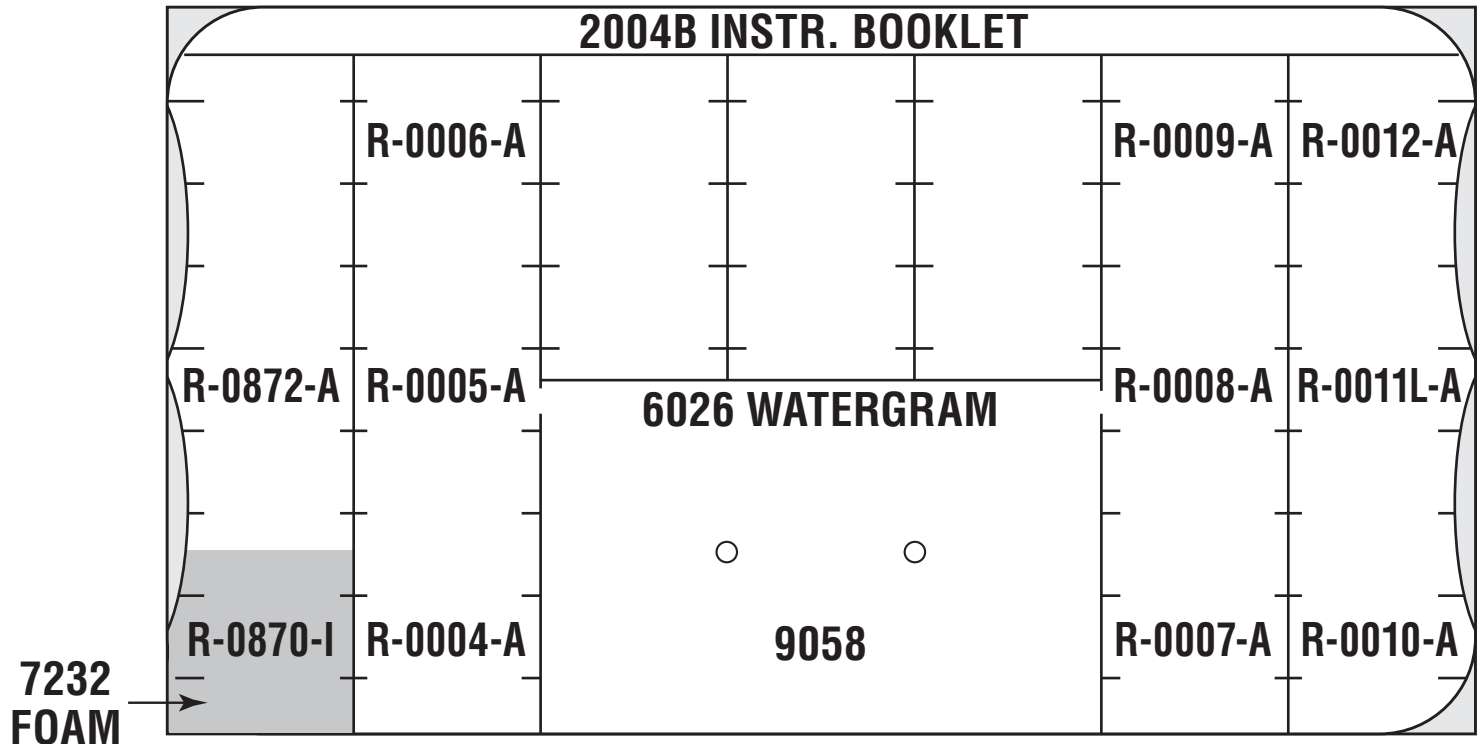

**KIMPAC 8026 IN LID  
INSTR. 5145 IN LID  
CASE LABEL 7112K**

**7122 CASE**  
(7049 HANDLE & 7047 CASE, TOGETHER MAKE COMPLETE 7122)

**FOR SPANISH K-2106S USE INST. #5145S & 2004B-S BOOKLET**

**PACKING LAYOUT FOR K-2106**