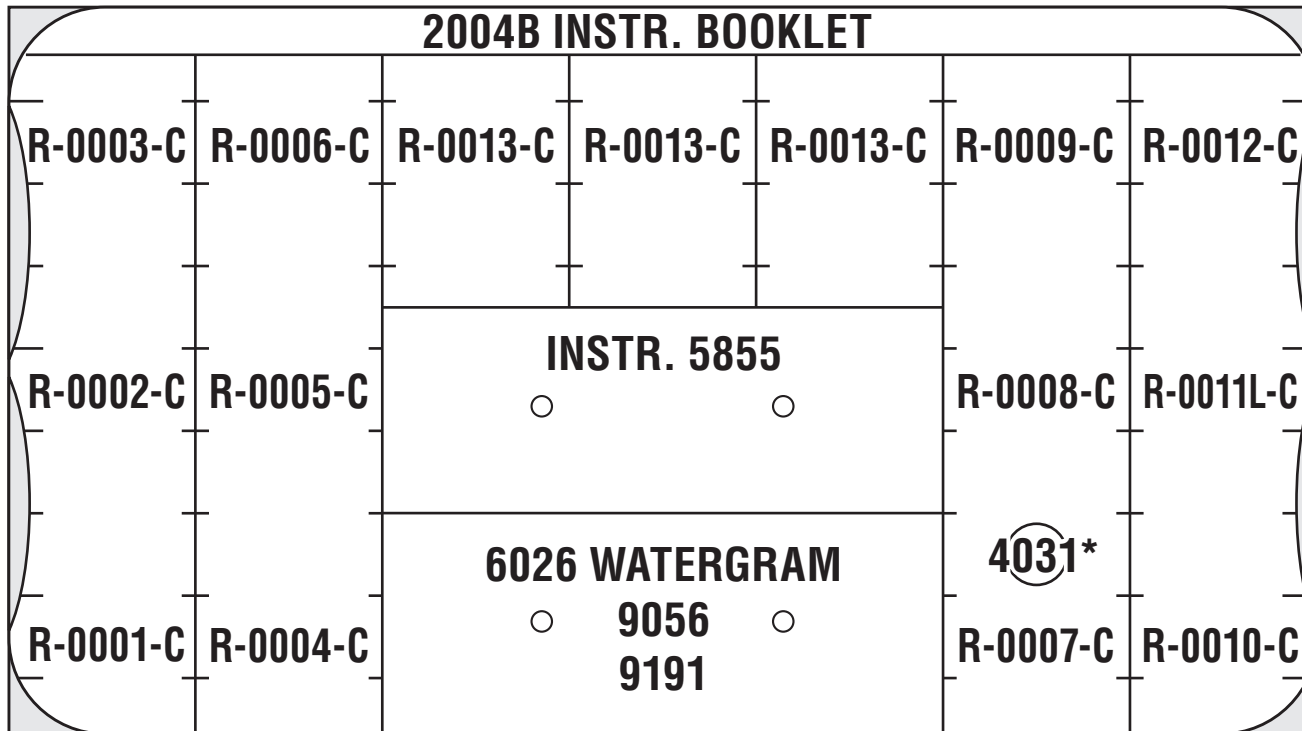

**KIMPAC 8126 IN LID
INSTR. 5324 IN LID
CASE LABEL
PRE-PRINTED 7467**

7120 CASE
(7045 HANDLE
& 7043 CASE,
TOGETHER MAKE
COMPLETE 7120)

***CASE CLOSES BETTER WITH 4031 BETWEEN R-0007-C & R-0008-C**

PACKING LAYOUT FOR **K-2005C**